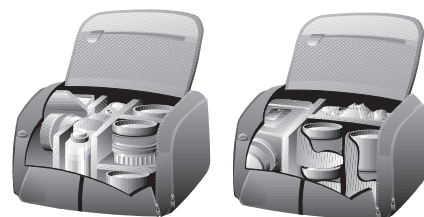

PRO Bag 3

Customizable interior with room for:

2 Pro SLR's with attached lenses, 4 to 5 additional lenses, Pro Flash, Light Meter, many more accessories & zippered top mesh pocket.

PRO Bag 4

Customizable interior with room for:

Pro SLR with attached lens, additional lenses, Pro Flash, Light Meter, many more accessories & zippered top mesh pocket.

Features:

- Front Organizer Section
- Two Side Pockets
- Detachable Film Pouch*
- Hide-a-way handles
- Tripod carry system
- Padded shoulder strap
- Padlock
- Airline carry-on

* PRO Bag 3 only

Dimensions (cm)		PRO Bag 3	PRO Bag 4
Internal	Length	30	28
	Height	19	17
	Depth	22	20
External	Length	42	32,5
	Height	20	20
	Depth	28	25,5
Weight (gr)		2,030	1,350
Colour		Order Code	Order Code
Black		DELPROBAG3	DELPROBAG4